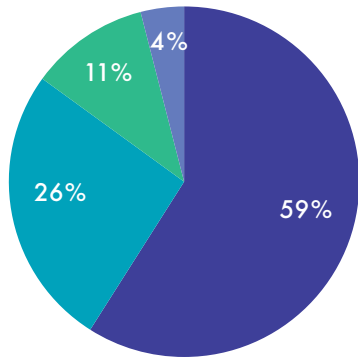

ACLS

Learned Societies

by the

NUMBERS

A Survey of
American Council
of Learned
Societies Members
2017

LEARNED SOCIETY REVENUE

MOST RECENT FY ANNUAL REVENUE

- <\$1 million
- \$1 million-\$4.9 million
- \$5 million-\$10 million
- >\$10 million

OVER THE PAST FIVE YEARS, revenue has increased for 72% of learned societies, remained the same for 20%, and decreased for 8%.

SOURCES OF REVENUE

MEMBERSHIP

PREVIOUS YEAR MEMBERSHIP

- <1,000
- 1,000-2,499
- 2,500-6,000
- >6,000

PREVIOUS FIVE YEARS MEMBERSHIP

OVER THE PAST FIVE YEARS, membership has remained steady at +/-5% for 62% of learned societies. Overall during this period, 42% experienced a membership increase and 32% experienced a decrease.