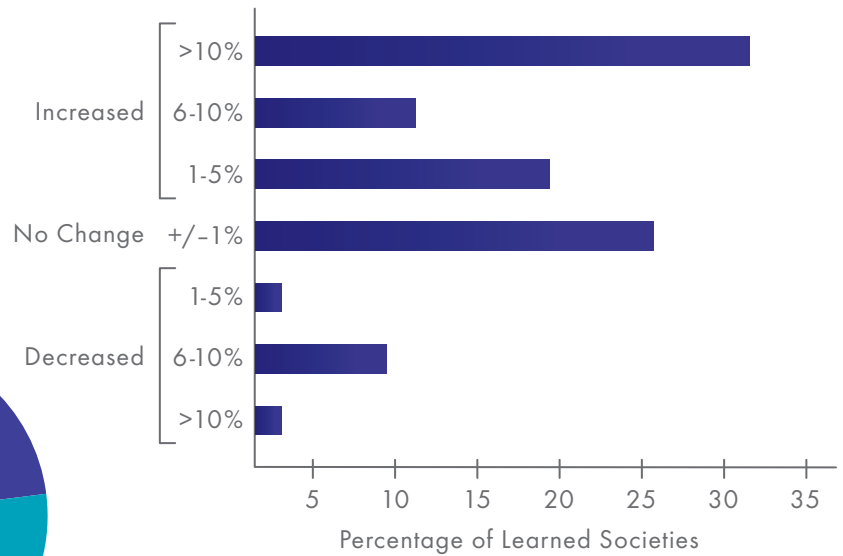

PREVIOUS FIVE YEARS MEMBERSHIP

OVER THE PAST FIVE YEARS, membership has remained steady at +/-5% for 62% of learned societies. Overall during this period, 42% experienced a membership increase and 32% experienced a decrease.

ANNUAL CONVENTION

MOST RECENT CONVENTION ATTENDANCE

MOST RECENT CONVENTION NET REVENUE

PREVIOUS FIVE YEARS CONVENTION ATTENDANCE

OVER THE PAST FIVE YEARS, attendance at 87% of learned society meetings increased or remained steady, with 32% increasing by more than 10%.