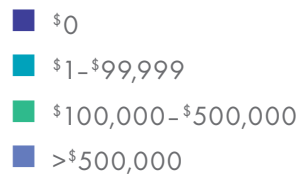

PREVIOUS FY PUBLICATIONS NET REVENUE