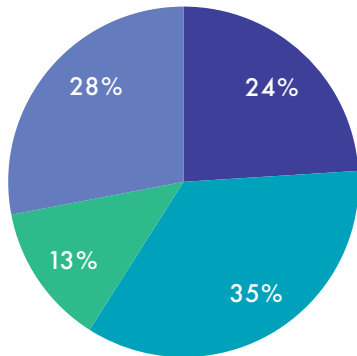

OVER THE PAST FIVE YEARS, revenue has increased for 72% of learned societies, remained the same for 20%, and decreased for 8%.

SOURCES OF REVENUE

MEMBERSHIP

PREVIOUS YEAR MEMBERSHIP

- <1,000
- 1,000-2,499
- 2,500-6,000
- >6,000

PREVIOUS FIVE YEARS MEMBERSHIP

OVER THE PAST FIVE YEARS, membership has remained steady at +/-5% for 62% of learned societies. Overall during this period, 42% experienced a membership increase and 32% experienced a decrease.