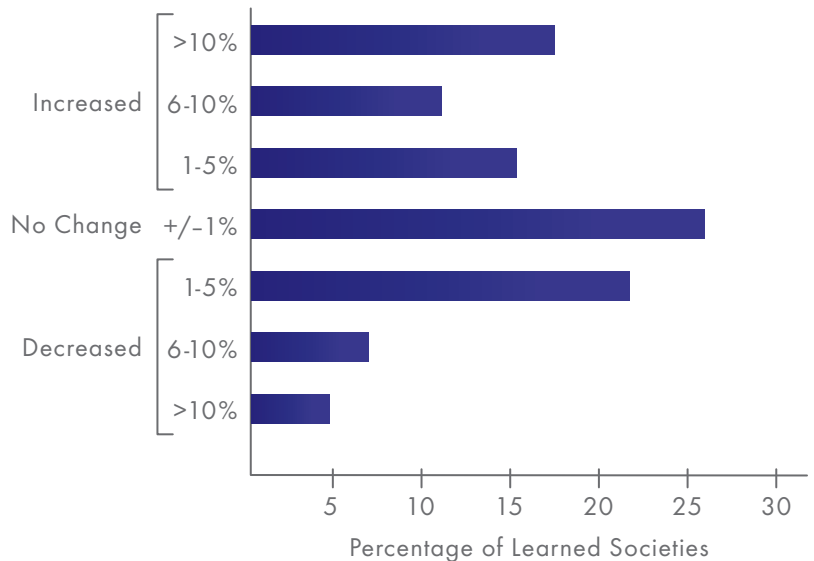

OVER THE PAST FIVE YEARS, revenue has increased for 72% of learned societies, remained the same for 20%, and decreased for 8%.

SOURCES OF REVENUE

MEMBERSHIP

PREVIOUS YEAR MEMBERSHIP

- <1,000
- 1,000-2,499
- 2,500-6,000
- >6,000

PREVIOUS FIVE YEARS MEMBERSHIP

OVER THE PAST FIVE YEARS, membership has remained steady at +/-5% for 62% of learned societies. Overall during this period, 42% experienced a membership increase and 32% experienced a decrease.