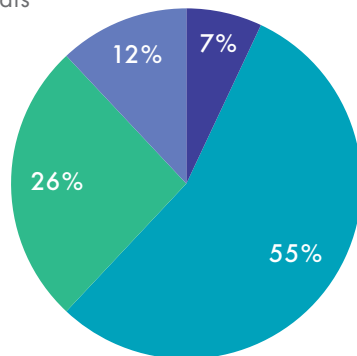

PREVIOUS FY PUBLICATIONS NET REVENUE