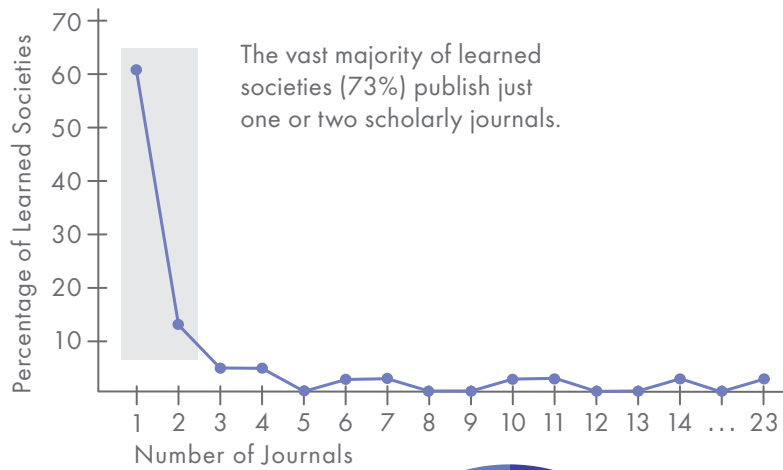

PUBLICATIONS

NUMBER OF SCHOLARLY JOURNALS

PREVIOUS FY PUBLICATIONS NET REVENUE