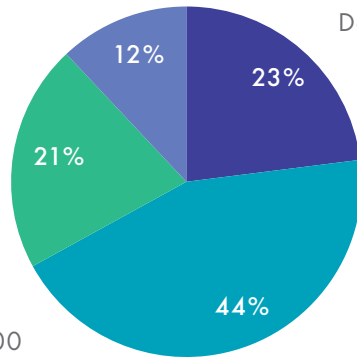

OVER THE PAST FIVE YEARS, revenue has increased for 72% of learned societies, remained the same for 20%, and decreased for 8%.

SOURCES OF REVENUE

MEMBERSHIP

PREVIOUS YEAR MEMBERSHIP

- <1,000
- 1,000-2,499
- 2,500-6,000
- >6,000

PREVIOUS FIVE YEARS MEMBERSHIP

OVER THE PAST FIVE YEARS, membership has remained steady at +/-5% for 62% of learned societies. Overall during this period, 42% experienced a membership increase and 32% experienced a decrease.

ANNUAL CONVENTION

MOST RECENT CONVENTION ATTENDANCE

MOST RECENT CONVENTION NET REVENUE

PREVIOUS FIVE YEARS CONVENTION ATTENDANCE

OVER THE PAST FIVE YEARS, attendance at 87% of learned society meetings increased or remained steady, with 32% increasing by more than 10%.