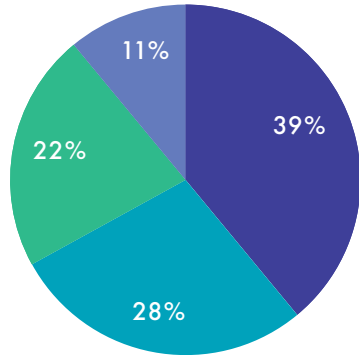

ANNUAL CONVENTION

MOST RECENT CONVENTION ATTENDANCE