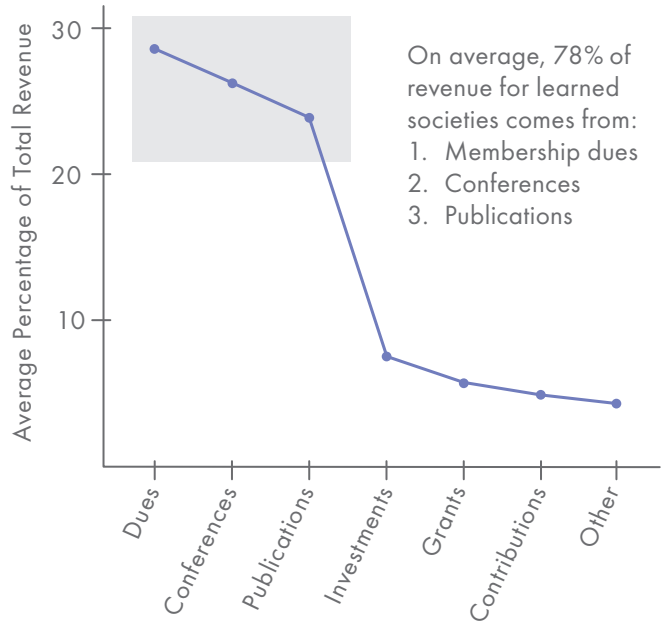

ACLS

Learned Societies

by the

NUMBERS

A Survey of
American Council
of Learned
Societies Members
2017

LEARNED SOCIETY REVENUE

MOST RECENT FY ANNUAL REVENUE

- <\$1 million
- \$1 million-\$4.9 million
- \$5 million-\$10 million
- >\$10 million

OVER THE PAST FIVE YEARS, revenue has increased for 72% of learned societies, remained the same for 20%, and decreased for 8%.

SOURCES OF REVENUE

MEMBERSHIP

PREVIOUS YEAR MEMBERSHIP

- <1,000
- 1,000-2,499
- 2,500-6,000
- >6,000

PREVIOUS FIVE YEARS MEMBERSHIP

OVER THE PAST FIVE YEARS, membership has remained steady at +/-5% for 62% of learned societies. Overall during this period, 42% experienced a membership increase and 32% experienced a decrease.

ANNUAL CONVENTION

MOST RECENT CONVENTION ATTENDANCE

MOST RECENT CONVENTION NET REVENUE

PREVIOUS FIVE YEARS CONVENTION ATTENDANCE

OVER THE PAST FIVE YEARS, attendance at 87% of learned society meetings increased or remained steady, with 32% increasing by more than 10%.